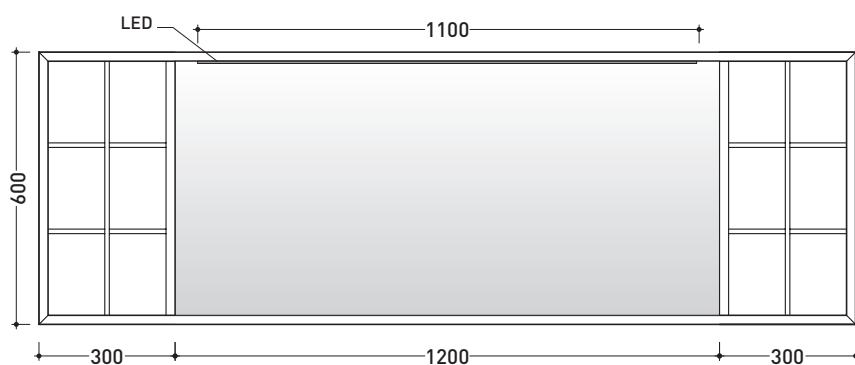

Compono System

➔ **FLAMINIA.**

design **GIULIO CAPPELLINI** and **LEONARDO TALARICO** 2010

CS180S

Mirror 180x60 cm with shelves

CS180SL

Mirror 180x60 cm with shelves and LED lighting

Complements: Compono System furnishing and benches
Bridge 62 - Miami - Frisco benches
Forty6 - IO shelves
Una furnishing
Make-Up benches and lamps

Package dim. 192 x 70 x 24 cm | Weight 33 kg | Pz. Pallet n° -

vista frontale / frontal view

sezione longitudinale / section

vista zenitale / zenital view

size in mm

january 2014

MATRIX: finishes

T. white