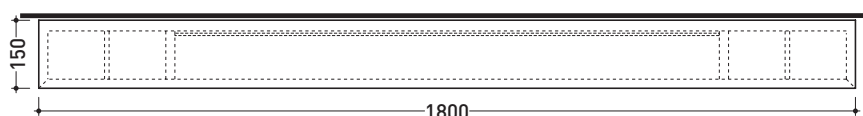

Compono System

➔ **FLAMINIA.**

design **GIULIO CAPPELLINI** and **LEONARDO TALARICO** 2010

CS180S

Mirror 180x60 cm with shelves

CS180SL

Mirror 180x60 cm with shelves and LED lighting

Complements: Compono System furnishing and benches
Bridge 62 - Miami - Frisco benches
Forty6 - IO shelves
Una furnishing
Make-Up benches and lamps

Package dim. 192 x 70 x 24 cm | Weight 33 kg | Pz. Pallet n° -

vista frontale / frontal view

sezione longitudinale / section

vista zenitale / zenital view

size in mm

january 2014

MATRIX: finishes

T. white