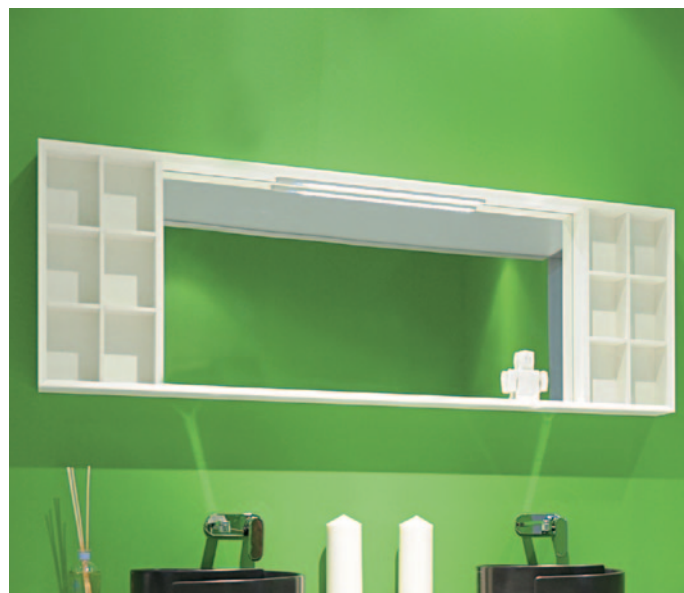

Compono System

➔ **FLAMINIA.**

design **GIULIO CAPPELLINI** and **LEONARDO TALARICO** 2010

CS180S

Mirror 180x60 cm with shelves

CS180SL

Mirror 180x60 cm with shelves and LED lighting

Complements: Compono System furnishing and benches
Bridge 62 - Miami - Frisco benches
Forty6 - IO shelves
Una furnishing
Make-Up benches and lamps

Package dim. 192 x 70 x 24 cm | Weight 33 kg | Pz. Pallet n° -

vista frontale / frontal view

sezione longitudinale / section

vista zenitale / zenital view

size in mm

january 2014

MATRIX: finishes

T. white