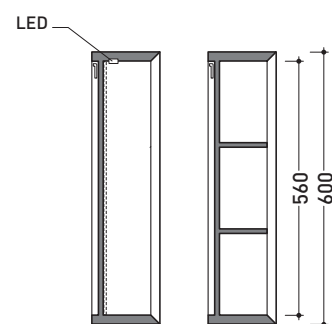

Compono System

➔ **FLAMINIA.**

design **GIULIO CAPPELLINI** and **LEONARDO TALARICO** 2010

CS180S

Mirror 180x60 cm with shelves

CS180SL

Mirror 180x60 cm with shelves and LED lighting

Complements: Compono System furnishing and benches
Bridge 62 - Miami - Frisco benches
Forty6 - IO shelves
Una furnishing
Make-Up benches and lamps

Package dim. 192 x 70 x 24 cm | Weight 33 kg | Pz. Pallet n° -

vista frontale / frontal view

sezione longitudinale / section

vista zenitale / zenital view

size in mm

january 2014

MATRIX: finishes

T. white