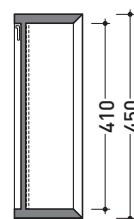

Compono System

➔ **FLAMINIA.**

design **GIULIO CAPPELLINI** and **LEONARDO TALARICO** 2010

CS192S

Mirror 192x45 cm (horizontal and vertical installation)

Complements: **Compono System furnishing and benches**
Bridge 62 - Miami - Frisco benches
Forty6 - 10 shelves
Una furnishing
Make-Up benches and lamps

Package dim. 200 x 70 x 24 cm | Weight 26 kg | Pz. Pallet n° -

vista frontale / frontal view

sezione longitudinale / section

vista zenitale / zenital view

size in mm

january 2014

MATRIX: finishes

T. white