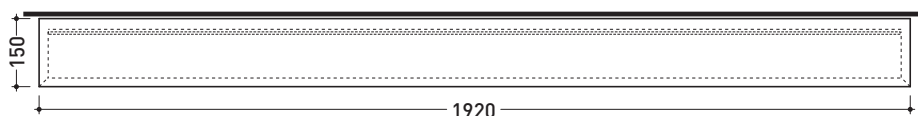

Compono System

➔ **FLAMINIA.**

design **GIULIO CAPPELLINI** and **LEONARDO TALARICO** 2010

CS192S

Mirror 192x45 cm (horizontal and vertical installation)

Complements: **Compono System furnishing and benches**
Bridge 62 - Miami - Frisco benches
Forty6 - 10 shelves
Una furnishing
Make-Up benches and lamps

Package dim. 200 x 70 x 24 cm | Weight 26 kg | Pz. Pallet n° -

vista frontale / frontal view

sezione longitudinale / section

vista zenitale / zenital view

size in mm

january 2014

MATRIX: finishes

T. white