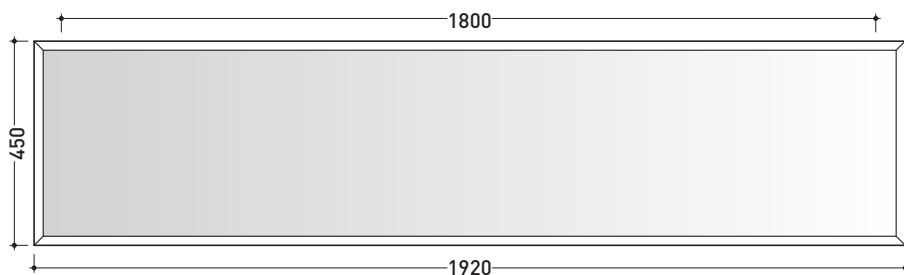

Compono System

➔ **FLAMINIA.**

design **GIULIO CAPPELLINI** and **LEONARDO TALARICO** 2010

CS192S

Mirror 192x45 cm (horizontal and vertical installation)

Complements: **Compono System furnishing and benches**
Bridge 62 - Miami - Frisco benches
Forty6 - 10 shelves
Una furnishing
Make-Up benches and lamps

Package dim. 200 x 70 x 24 cm | Weight 26 kg | Pz. Pallet n° -

vista frontale / frontal view

sezione longitudinale / section

vista zenitale / zenital view

size in mm

january 2014

MATRIX: finishes

T. white