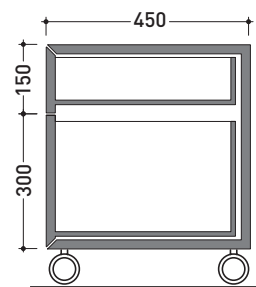

Compono System

➔ **FLAMINIA.**

design **GIULIO CAPPELLINI** and **LEONARDO TALARICO** 2010

CS45R

Two drawer cabinet 45x45 cm with wheels

Complements: **Bridge 62 - Miami - Frisco benches**
Forty6 - 10 shelves
Una furnishing
Make-Up mirrors, benches and lamps
Simple mirrors (NDS70 - NDS90 - NDS120D/S - NDS150 - NDS180)
Hot/Cold mirror (SPHC)
Left/Right mirror (SPLR)
Line mirror (BASC20 - BASC30)

Package dim. **49 x 49 x 49 cm** | Weight **27 kg** | Pz. Pallet n° -

vista zenitale / zenital view

vista frontale / frontal view

sezione longitudinale / section

size in mm

january 2014

MATRIX: finishes

T. white