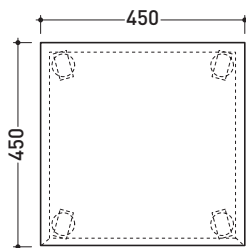

Compono System

➔ **FLAMINIA.**

design **GIULIO CAPPELLINI** and **LEONARDO TALARICO** 2010

CS45R

Two drawer cabinet 45x45 cm with wheels

Complements: **Bridge 62 - Miami - Frisco benches**
Forty6 - 10 shelves
Una furnishing
Make-Up mirrors, benches and lamps
Simple mirrors (NDS70 - NDS90 - NDS120D/S - NDS150 - NDS180)
Hot/Cold mirror (SPHC)
Left/Right mirror (SPLR)
Line mirror (BASC20 - BASC30)

Package dim. **49 x 49 x 49 cm** | Weight **27 kg** | Pz. Pallet n° -

vista zenitale / zenital view

vista frontale / frontal view

sezione longitudinale / section

size in mm

january 2014

MATRIX: finishes

T. white