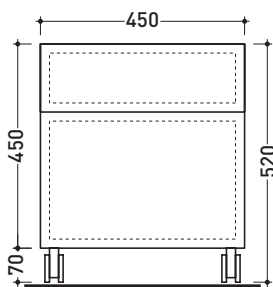

Compono System

➔ **FLAMINIA.**

design **GIULIO CAPPELLINI** and **LEONARDO TALARICO** 2010

CS45R

Two drawer cabinet 45x45 cm with wheels

Complements: **Bridge 62 - Miami - Frisco benches**
Forty6 - 10 shelves
Una furnishing
Make-Up mirrors, benches and lamps
Simple mirrors (NDS70 - NDS90 - NDS120D/S - NDS150 - NDS180)
Hot/Cold mirror (SPHC)
Left/Right mirror (SPLR)
Line mirror (BASC20 - BASC30)

Package dim. **49 x 49 x 49 cm** | Weight **27 kg** | Pz. Pallet n° -

vista zenitale / zenital view

vista frontale / frontal view

sezione longitudinale / section

size in mm

january 2014

MATRIX: finishes

T. white