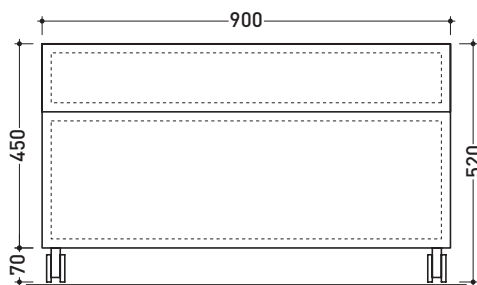

Compono System

➔ **FLAMINIA.**

design **GIULIO CAPPELLINI** and **LEONARDO TALARICO** 2010

CS90R

Two drawer cabinet 90 x45 cm with wheels

Complements: **Bridge 62 - Miami - Frisco benches**
Forty6 - IO shelves
Una furnishing
Make-Up mirrors, benches and lamps
Simple mirrors (NDS70 - NDS90 - NDS120D/S - NDS150 - NDS180)
Hot/Cold mirror (SPHC)
Left/Right mirror (SPLR)
Line mirror (BASC20 - BASC30)

Package dim. **96 x 50 x 50 cm** | Weight **44 kg** | Pz. Pallet n° -

vista zenitale / zenital view

vista frontale / frontal view

sezione longitudinale / section

size in mm

january 2014

MATRIX: finishes

T. white