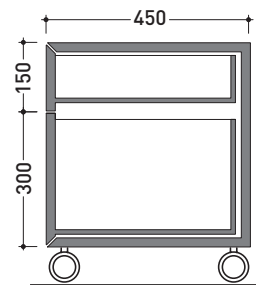

Compono System

➔ **FLAMINIA.**

design **GIULIO CAPPELLINI** and **LEONARDO TALARICO** 2010

CS90R

Two drawer cabinet 90 x45 cm with wheels

Complements: **Bridge 62 - Miami - Frisco benches**
Forty6 - IO shelves
Una furnishing
Make-Up mirrors, benches and lamps
Simple mirrors (NDS70 - NDS90 - NDS120D/S - NDS150 - NDS180)
Hot/Cold mirror (SPHC)
Left/Right mirror (SPLR)
Line mirror (BASC20 - BASC30)

Package dim. **96 x 50 x 50 cm** | Weight **44 kg** | Pz. Pallet n° -

vista zenitale / zenital view

vista frontale / frontal view

sezione longitudinale / section

size in mm

january 2014

MATRIX: finishes

T. white