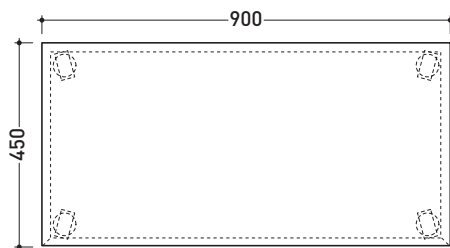

Compono System

➔ **FLAMINIA.**

design **GIULIO CAPPELLINI** and **LEONARDO TALARICO** 2010

CS90R

Two drawer cabinet 90 x45 cm with wheels

Complements: **Bridge 62 - Miami - Frisco benches**
Forty6 - IO shelves
Una furnishing
Make-Up mirrors, benches and lamps
Simple mirrors (NDS70 - NDS90 - NDS120D/S - NDS150 - NDS180)
Hot/Cold mirror (SPHC)
Left/Right mirror (SPLR)
Line mirror (BASC20 - BASC30)

Package dim. **96 x 50 x 50 cm** | Weight **44 kg** | Pz. Pallet n° -

vista zenitale / zenital view

vista frontale / frontal view

sezione longitudinale / section

size in mm

january 2014

MATRIX: finishes

T. white