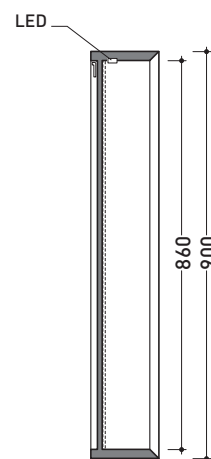

## CS90S

Mirror 90x90 cm

## CS90SL

Mirror 90x90 cm with LED lighting

Complements: **Compono System** furnishing and benches  
Bridge 62 - Miami - Frisco benches  
Forty6 - 10 shelves  
Una furnishing  
Make-Up benches and lamps

Package dim. 95 x 95 x 19 cm | Weight 24 kg | Pz. Pallet n° -

vista frontale / frontal view

sezione longitudinale / section

vista zenitale / zenital view

size in mm

january 2014

**MATRIX:** finishes

T. white