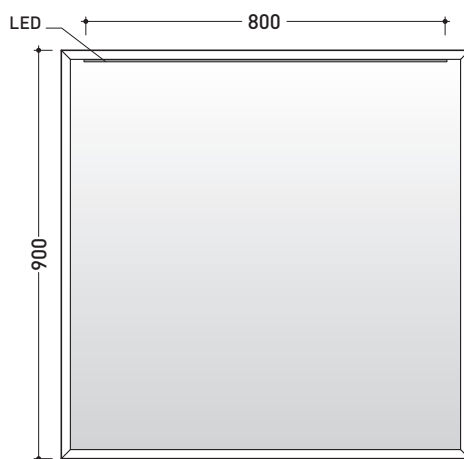

## CS90S

Mirror 90x90 cm

## CS90SL

Mirror 90x90 cm with LED lighting

Complements: **Compono System** furnishing and benches  
Bridge 62 - Miami - Frisco benches  
Forty6 - 10 shelves  
Una furnishing  
Make-Up benches and lamps

Package dim. 95 x 95 x 19 cm | Weight 24 kg | Pz. Pallet n° -

vista frontale / frontal view

sezione longitudinale / section

vista zenitale / zenital view

size in mm

january 2014

**MATRIX:** finishes

T. white