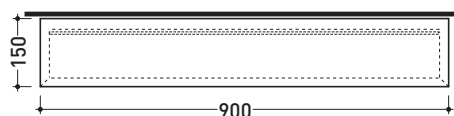

## CS90S

Mirror 90x90 cm

## CS90SL

Mirror 90x90 cm with LED lighting

Complements: **Compono System** furnishing and benches  
Bridge 62 - Miami - Frisco benches  
Forty6 - 10 shelves  
Una furnishing  
Make-Up benches and lamps

Package dim. 95 x 95 x 19 cm | Weight 24 kg | Pz. Pallet n° -

vista frontale / frontal view

sezione longitudinale / section

vista zenitale / zenital view

size in mm

january 2014

**MATRIX:** finishes

T. white