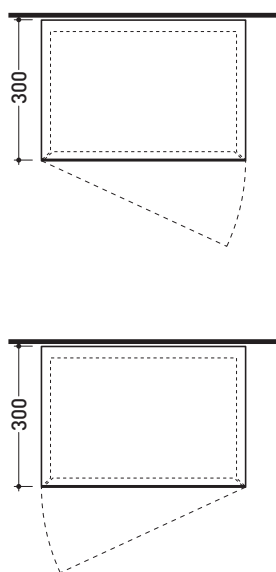

Compono System

➔ **FLAMINIA.**

design **GIULIO CAPPELLINI** and **LEONARDO TALARICO** 2010

CSA144R

Vertical wall hung cabinet 45x144 cm with inner shelves - reversible

Complements: Bridge 62 - Miami - Frisco benches
Forty6 - IO shelves
Una furnishing
Make-Up mirrors, benches and lamps
Simple mirrors (NDS70 - NDS90 - NDS120D/S - NDS150 - NDS180)
Hot/Cold mirror (SPHC)
Left/Right mirror (SPLR)
Line mirror (BASC20 - BASC30)

Package dim. 158 x 55 x 40 cm | Weight 41 kg | Pz. Pallet n° -

vista frontale / frontal view

vista zenitale / zenital view

sezione longitudinale / section

size in mm

january 2014

MATRIX: finishes

T. white