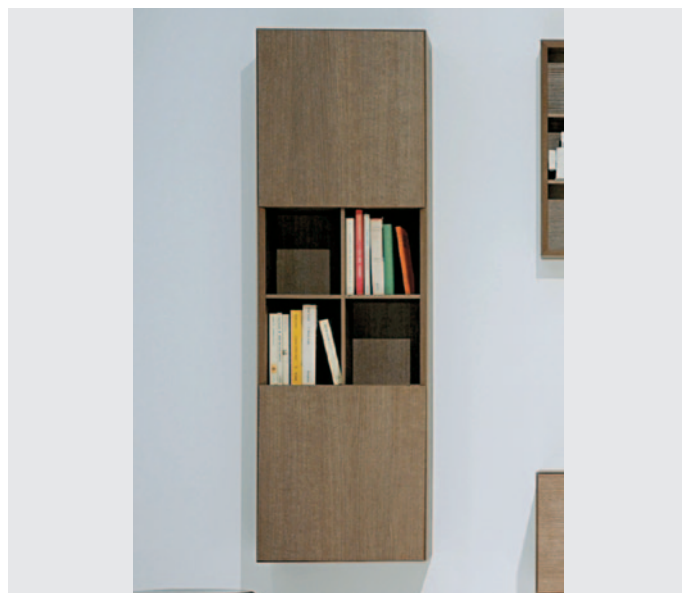

Compono System

➔ **FLAMINIA.**

design **GIULIO CAPPELLINI** and **LEONARDO TALARICO** 2010

CSA144R

Vertical wall hung cabinet 45x144 cm with inner shelves - reversible

Complements: Bridge 62 - Miami - Frisco benches
Forty6 - IO shelves
Una furnishing
Make-Up mirrors, benches and lamps
Simple mirrors (NDS70 - NDS90 - NDS120D/S - NDS150 - NDS180)
Hot/Cold mirror (SPHC)
Left/Right mirror (SPLR)
Line mirror (BASC20 - BASC30)

Package dim. 158 x 55 x 40 cm | Weight 41 kg | Pz. Pallet n° -

vista frontale / frontal view

vista zenitale / zenital view

sezione longitudinale / section

size in mm

january 2014

MATRIX: finishes

T. white