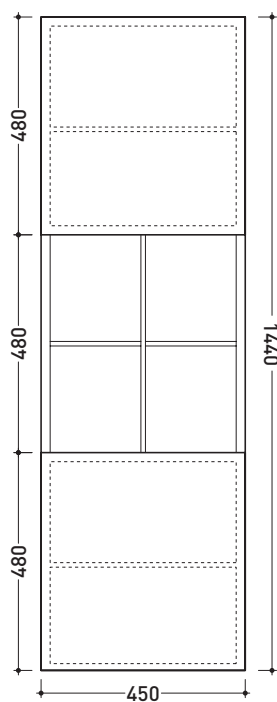

Compono System

➔ **FLAMINIA.**

design **GIULIO CAPPELLINI** and **LEONARDO TALARICO** 2010

CSA144R

Vertical wall hung cabinet 45x144 cm with inner shelves - reversible

Complements: Bridge 62 - Miami - Frisco benches
Forty6 - IO shelves
Una furnishing
Make-Up mirrors, benches and lamps
Simple mirrors (NDS70 - NDS90 - NDS120D/S - NDS150 - NDS180)
Hot/Cold mirror (SPHC)
Left/Right mirror (SPLR)
Line mirror (BASC20 - BASC30)

Package dim. 158 x 55 x 40 cm | Weight 41 kg | Pz. Pallet n° -

vista frontale / frontal view

vista zenitale / zenital view

sezione longitudinale / section

size in mm

january 2014

MATRIX: finishes

T. white