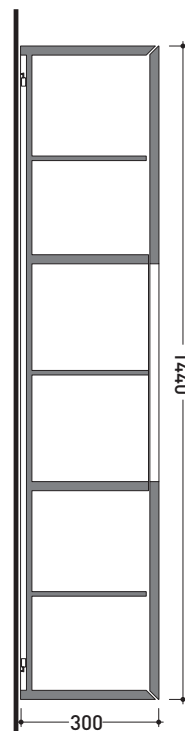

Compono System

➔ **FLAMINIA.**

design **GIULIO CAPPELLINI** and **LEONARDO TALARICO** 2010

CSA144R

Vertical wall hung cabinet 45x144 cm with inner shelves - reversible

Complements: Bridge 62 - Miami - Frisco benches
Forty6 - IO shelves
Una furnishing
Make-Up mirrors, benches and lamps
Simple mirrors (NDS70 - NDS90 - NDS120D/S - NDS150 - NDS180)
Hot/Cold mirror (SPHC)
Left/Right mirror (SPLR)
Line mirror (BASC20 - BASC30)

Package dim. 158 x 55 x 40 cm | Weight 41 kg | Pz. Pallet n° -

vista frontale / frontal view

vista zenitale / zenital view

sezione longitudinale / section

size in mm

january 2014

MATRIX: finishes

T. white