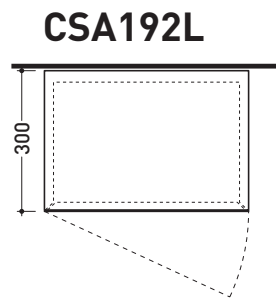

Compono System

➔ **FLAMINIA.**

design **GIULIO CAPPELLINI** and **LEONARDO TALARICO** 2010

CSA192L

Vertical wall hung cabinet 45x192 cm with inner shelves - left hinge

CSA192R

Vertical wall hung cabinet 45x192 cm with inner shelves - right hinge

Complements: **Bridge 62 - Miami - Frisco benches**
Forty6 - 10 shelves
Una furnishing
Make-Up mirrors, benches and lamps
Simple mirrors (NDS70 - NDS90 - NDS120D/S - NDS150 - NDS180)
Hot/Cold mirror (SPHC)
Left/Right mirror (SPLR)
Line mirror (BASC20 - BASC30)

Package dim. 158 x 55 x 40 cm | Weight 41 kg | Pz. Pallet n° -

vista frontale / frontal view

CSA192L

CSA192R

vista zenitale / zenital view

sezione longitudinale / section

size in mm

january 2014