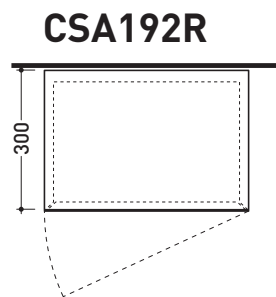

Compono System

➔ **FLAMINIA.**

design **GIULIO CAPPELLINI** and **LEONARDO TALARICO** 2010

CSA192L

Vertical wall hung cabinet 45x192 cm with inner shelves - left hinge

CSA192R

Vertical wall hung cabinet 45x192 cm with inner shelves - right hinge

Complements: **Bridge 62 - Miami - Frisco benches**
Forty6 - 10 shelves
Una furnishing
Make-Up mirrors, benches and lamps
Simple mirrors (NDS70 - NDS90 - NDS120D/S - NDS150 - NDS180)
Hot/Cold mirror (SPHC)
Left/Right mirror (SPLR)
Line mirror (BASC20 - BASC30)

Package dim. 158 x 55 x 40 cm | Weight 41 kg | Pz. Pallet n° -

vista frontale / frontal view

CSA192L

CSA192R

vista zenitale / zenital view

sezione longitudinale / section

size in mm

january 2014