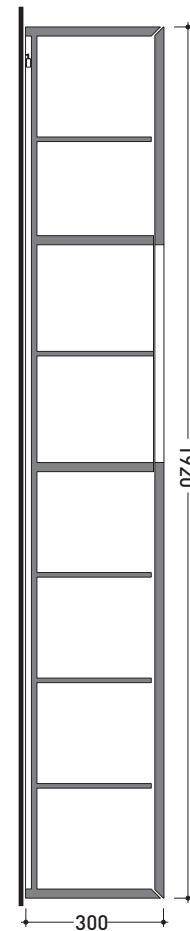

Compono System

➔ **FLAMINIA.**

design **GIULIO CAPPELLINI** and **LEONARDO TALARICO** 2010

CSA192L

Vertical wall hung cabinet 45x192 cm with inner shelves - left hinge

CSA192R

Vertical wall hung cabinet 45x192 cm with inner shelves - right hinge

Complements: **Bridge 62 - Miami - Frisco benches**
Forty6 - 10 shelves
Una furnishing
Make-Up mirrors, benches and lamps
Simple mirrors (NDS70 - NDS90 - NDS120D/S - NDS150 - NDS180)
Hot/Cold mirror (SPHC)
Left/Right mirror (SPLR)
Line mirror (BASC20 - BASC30)

Package dim. 158 x 55 x 40 cm | Weight 41 kg | Pz. Pallet n° -

vista frontale / frontal view

CSA192L

CSA192R

vista zenitale / zenital view

sezione longitudinale / section

size in mm

january 2014

MATRIX: finishes

T. white

T. coffee

T. sand

T. wengè