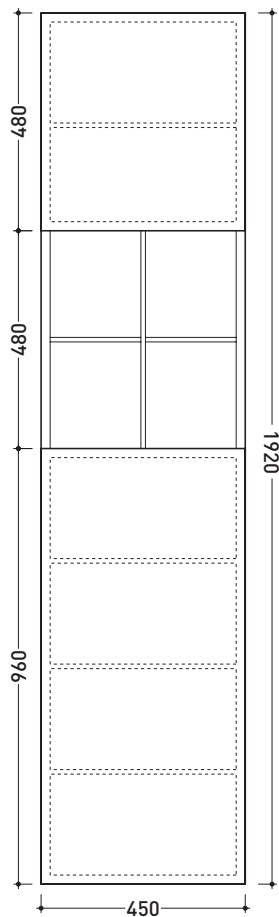

Compono System

➔ **FLAMINIA.**

design **GIULIO CAPPELLINI** and **LEONARDO TALARICO** 2010

CSA192L

Vertical wall hung cabinet 45x192 cm with inner shelves - left hinge

CSA192R

Vertical wall hung cabinet 45x192 cm with inner shelves - right hinge

Complements: **Bridge 62 - Miami - Frisco benches**
Forty6 - 10 shelves
Una furnishing
Make-Up mirrors, benches and lamps
Simple mirrors (NDS70 - NDS90 - NDS120D/S - NDS150 - NDS180)
Hot/Cold mirror (SPHC)
Left/Right mirror (SPLR)
Line mirror (BASC20 - BASC30)

Package dim. 158 x 55 x 40 cm | Weight 41 kg | Pz. Pallet n° -

vista frontale / frontal view

CSA192L

CSA192R

vista zenitale / zenital view

sezione longitudinale / section

size in mm

january 2014