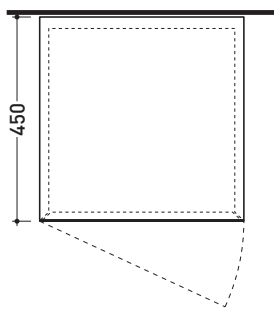

Compono System

➔ **FLAMINIA.**

design **GIULIO CAPPELLINI** and **LEONARDO TALARICO** 2010

CSA45

Reversible wall hung cabinet 45x45 cm with inner shelf

Complements: **Bridge 62 - Miami - Frisco benches**
Forty6 - IO shelves
Una furnishing
Make-Up mirrors, benches and lamps
Simple mirrors (NDS70 - NDS90 - NDS120D/S - NDS150 - NDS180)
Hot/Cold mirror (SPHC)
Left/Right mirror (SPLR)
Line mirror (BASC20 - BASC30)

Package dim. **50 x 50 x 50 cm** | Weight **25 kg** | Pz. Pallet n° -

Basin or tap holes are not made on this article by Flaminia

vista zenitale / zenital view

vista frontale / frontal view

sezione longitudinale / section

size in mm

january 2014

MATRIX: finishes

T. white

T. coffee

T. sand

T. wengè