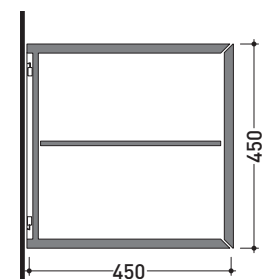

Compono System

➔ **FLAMINIA.**

design **GIULIO CAPPELLINI** and **LEONARDO TALARICO** 2010

CSA45

Reversible wall hung cabinet 45x45 cm with inner shelf

Complements: **Bridge 62 - Miami - Frisco benches**
Forty6 - IO shelves
Una furnishing
Make-Up mirrors, benches and lamps
Simple mirrors (NDS70 - NDS90 - NDS120D/S - NDS150 - NDS180)
Hot/Cold mirror (SPHC)
Left/Right mirror (SPLR)
Line mirror (BASC20 - BASC30)

Package dim. **50 x 50 x 50 cm** | Weight **25 kg** | Pz. Pallet n° -

Basin or tap holes are not made on this article by Flaminia

vista zenitale / zenital view

vista frontale / frontal view

sezione longitudinale / section

size in mm

january 2014

MATRIX: finishes

T. white

T. coffee

T. sand

T. wengè