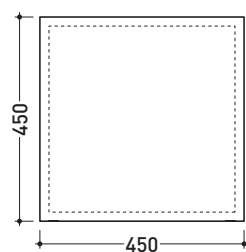

Compono System

➔ **FLAMINIA.**

design **GIULIO CAPPELLINI** and **LEONARDO TALARICO** 2010

CSA45

Reversible wall hung cabinet 45x45 cm with inner shelf

Complements: **Bridge 62 - Miami - Frisco benches**
Forty6 - IO shelves
Una furnishing
Make-Up mirrors, benches and lamps
Simple mirrors (NDS70 - NDS90 - NDS120D/S - NDS150 - NDS180)
Hot/Cold mirror (SPHC)
Left/Right mirror (SPLR)
Line mirror (BASC20 - BASC30)

Package dim. **50 x 50 x 50 cm** | Weight **25 kg** | Pz. Pallet n° -

Basin or tap holes are not made on this article by Flaminia

vista zenitale / zenital view

vista frontale / frontal view

sezione longitudinale / section