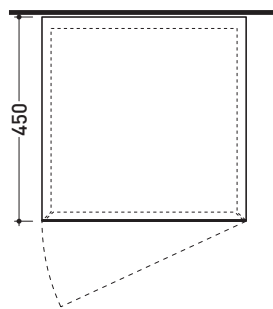

Compono System

➔ **FLAMINIA.**

design **GIULIO CAPPELLINI** and **LEONARDO TALARICO** 2010

CSA45

Reversible wall hung cabinet 45x45 cm with inner shelf

Complements: **Bridge 62 - Miami - Frisco benches**
Forty6 - IO shelves
Una furnishing
Make-Up mirrors, benches and lamps
Simple mirrors (NDS70 - NDS90 - NDS120D/S - NDS150 - NDS180)
Hot/Cold mirror (SPHC)
Left/Right mirror (SPLR)
Line mirror (BASC20 - BASC30)

Package dim. **50 x 50 x 50 cm** | Weight **25 kg** | Pz. Pallet n° -

Basin or tap holes are not made on this article by Flaminia

vista zenitale / zenital view

vista frontale / frontal view

sezione longitudinale / section

size in mm

january 2014

MATRIX: finishes

T. white

T. coffee

T. sand

T. wengè