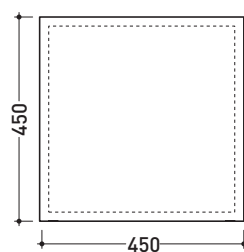

Compono System

➔ **FLAMINIA.**

design **GIULIO CAPPELLINI** and **LEONARDO TALARICO** 2010

CSA45

Reversible wall hung cabinet 45x45 cm with inner shelf

Complements: **Bridge 62 - Miami - Frisco benches**
Forty6 - IO shelves
Una furnishing
Make-Up mirrors, benches and lamps
Simple mirrors (NDS70 - NDS90 - NDS120D/S - NDS150 - NDS180)
Hot/Cold mirror (SPHC)
Left/Right mirror (SPLR)
Line mirror (BASC20 - BASC30)

Package dim. **50 x 50 x 50 cm** | Weight **25 kg** | Pz. Pallet n° -

Basin or tap holes are not made on this article by Flaminia

vista zenitale / zenital view

vista frontale / frontal view

sezione longitudinale / section

size in mm

january 2014

MATRIX: finishes

T. white

T. coffee

T. sand

T. wengè