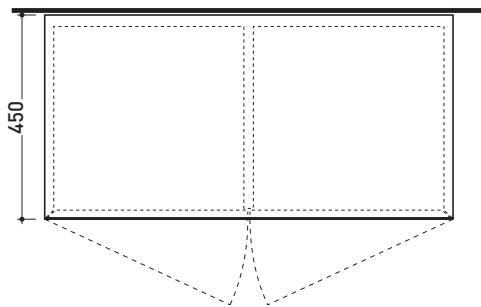

Compono System

design **GIULIO CAPPELLINI** and **LEONARDO TALARICO** 2010

CSA90

Wall hung two door cabinet 90x45 cm with inner shelf

Complements: **Bridge 62 - Miami - Frisco benches**
Forty6 - IO shelves
Una furnishing
Make-Up mirrors, benches and lamps
Simple mirrors (NDS70 - NDS90 - NDS120D/S - NDS150 - NDS180)
Hot/Cold mirror (SPHC)
Left/Right mirror (SPLR)
Line mirror (BASC20 - BASC30)

Package dim. **98 x 50 x 50 cm** | Weight **42 kg** | Pz. Pallet n° -

Basin or tap holes are not made on this article by Flaminia

➔ **FLAMINIA.**

vista zenitale / zenital view

vista frontale / frontal view

sezione longitudinale / section

size in mm

january 2014

MATRIX: finishes

T. white

T. coffee

T. sand

T. wengè