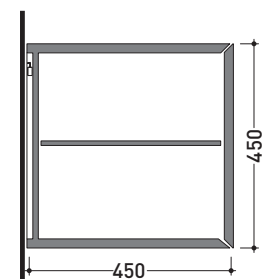

Compono System

design **GIULIO CAPPELLINI** and **LEONARDO TALARICO** 2010

CSA90

Wall hung two door cabinet 90x45 cm with inner shelf

Complements: **Bridge 62 - Miami - Frisco benches**
Forty6 - IO shelves
Una furnishing
Make-Up mirrors, benches and lamps
Simple mirrors (NDS70 - NDS90 - NDS120D/S - NDS150 - NDS180)
Hot/Cold mirror (SPHC)
Left/Right mirror (SPLR)
Line mirror (BASC20 - BASC30)

Package dim. **98 x 50 x 50 cm** | Weight **42 kg** | Pz. Pallet n° -

Basin or tap holes are not made on this article by Flaminia

➔ **FLAMINIA.**

vista zenitale / zenital view

vista frontale / frontal view

sezione longitudinale / section

size in mm

january 2014

MATRIX: finishes

T. white

T. coffee

T. sand

T. wengè