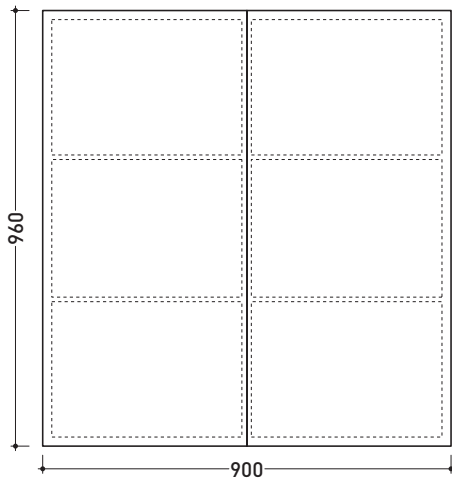

## CSA96D

Wall hung two door cabinet 90x96 cm with 2 shelves

Complements: **Bridge 62 - Miami - Frisco benches**  
**Forty6 - 10 shelves**  
**Una furnishing**  
**Make-Up mirrors, benches and lamps**  
**Simple mirrors (NDS70 - NDS90 - NDS120D/S - NDS150 - NDS180)**  
**Hot/Cold mirror (SPHC)**  
**Left/Right mirror (SPLR)**  
**Line mirror (BASC20 - BASC30)**

Package dim. 110 x 100 x 38 cm | Weight 50 kg | Pz. Pallet n° -

vista zenitale / zenital view

vista frontale / frontal view

sezione longitudinale / section

size in mm

january 2014

**MATRIX:** finishes

T. white