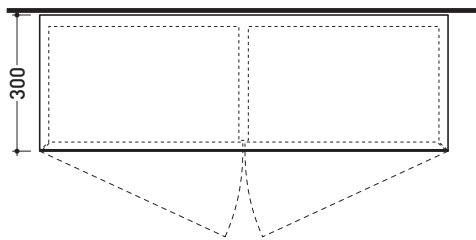

## CSA96D

Wall hung two door cabinet 90x96 cm with 2 shelves

Complements: **Bridge 62 - Miami - Frisco benches**  
**Forty6 - 10 shelves**  
**Una furnishing**  
**Make-Up mirrors, benches and lamps**  
**Simple mirrors (NDS70 - NDS90 - NDS120D/S - NDS150 - NDS180)**  
**Hot/Cold mirror (SPHC)**  
**Left/Right mirror (SPLR)**  
**Line mirror (BASC20 - BASC30)**

Package dim. 110 x 100 x 38 cm | Weight 50 kg | Pz. Pallet n° -

vista zenitale / zenital view

vista frontale / frontal view

sezione longitudinale / section

size in mm

january 2014

**MATRIX:** finishes

T. white