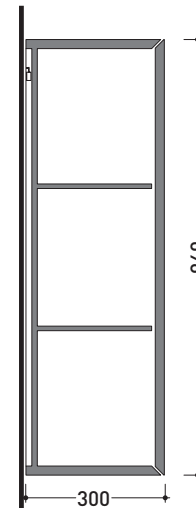

## CSA96D

Wall hung two door cabinet 90x96 cm with 2 shelves

Complements: **Bridge 62 - Miami - Frisco benches**  
**Forty6 - 10 shelves**  
**Una furnishing**  
**Make-Up mirrors, benches and lamps**  
**Simple mirrors (NDS70 - NDS90 - NDS120D/S - NDS150 - NDS180)**  
**Hot/Cold mirror (SPHC)**  
**Left/Right mirror (SPLR)**  
**Line mirror (BASC20 - BASC30)**

Package dim. 110 x 100 x 38 cm | Weight 50 kg | Pz. Pallet n° -

vista zenitale / zenital view

vista frontale / frontal view

sezione longitudinale / section

size in mm

january 2014

**MATRIX:** finishes

T. white