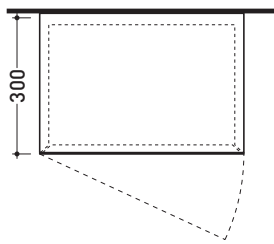

## CSA96S

Reversible wall hung cabinet 45x96 cm with 2 shelves

Complements: **Bridge 62 - Miami - Frisco benches**  
**Forty6 - 10 shelves**  
**Una furnishing**  
**Make-Up mirrors, benches and lamps**  
**Simple mirrors (NDS70 - NDS90 - NDS120D/S - NDS150 - NDS180)**  
**Hot/Cold mirror (SPHC)**  
**Left/Right mirror (SPLR)**  
**Line mirror (BASC20 - BASC30)**

Package dim. 107 x 54 x 38 cm | Weight 32 kg | Pz. Pallet n° -

vista zenitale / zenital view

vista frontale / frontal view

sezione longitudinale / section

size in mm

january 2014

MATRIX: finishes

T. white