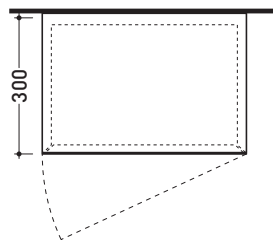

## CSA96S

Reversible wall hung cabinet 45x96 cm with 2 shelves

Complements: **Bridge 62 - Miami - Frisco benches**  
**Forty6 - 10 shelves**  
**Una furnishing**  
**Make-Up mirrors, benches and lamps**  
**Simple mirrors (NDS70 - NDS90 - NDS120D/S - NDS150 - NDS180)**  
**Hot/Cold mirror (SPHC)**  
**Left/Right mirror (SPLR)**  
**Line mirror (BASC20 - BASC30)**

Package dim. 107 x 54 x 38 cm | Weight 32 kg | Pz. Pallet n° -

vista zenitale / zenital view

vista frontale / frontal view

sezione longitudinale / section

size in mm

january 2014

MATRIX: finishes

T. white