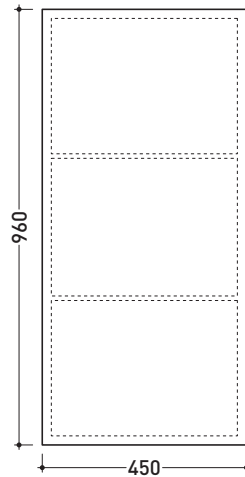

## CSA96S

Reversible wall hung cabinet 45x96 cm with 2 shelves

Complements: **Bridge 62 - Miami - Frisco benches**  
**Forty6 - 10 shelves**  
**Una furnishing**  
**Make-Up mirrors, benches and lamps**  
**Simple mirrors (NDS70 - NDS90 - NDS120D/S - NDS150 - NDS180)**  
**Hot/Cold mirror (SPHC)**  
**Left/Right mirror (SPLR)**  
**Line mirror (BASC20 - BASC30)**

Package dim. 107 x 54 x 38 cm | Weight 32 kg | Pz. Pallet n° -

vista zenitale / zenital view

vista frontale / frontal view

sezione longitudinale / section

size in mm

january 2014

MATRIX: finishes

T. white