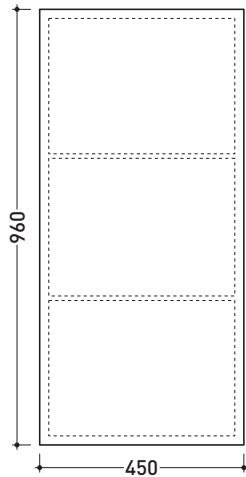

## CSA96S

Reversible wall hung cabinet 45x96 cm with 2 shelves

Complements: **Bridge 62 - Miami - Frisco benches**  
**Forty6 - 10 shelves**  
**Una furnishing**  
**Make-Up mirrors, benches and lamps**  
**Simple mirrors (NDS70 - NDS90 - NDS120D/S - NDS150 - NDS180)**  
**Hot/Cold mirror (SPHC)**  
**Left/Right mirror (SPLR)**  
**Line mirror (BASC20 - BASC30)**

Package dim. 107 x 54 x 38 cm | Weight 32 kg | Pz. Pallet n° -

vista zenitale / zenital view

vista frontale / frontal view

sezione longitudinale / section

size in mm

january 2014

MATRIX: finishes

T. white