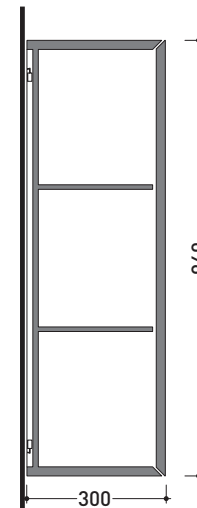

## CSA96S

Reversible wall hung cabinet 45x96 cm with 2 shelves

Complements: **Bridge 62 - Miami - Frisco benches**  
**Forty6 - 10 shelves**  
**Una furnishing**  
**Make-Up mirrors, benches and lamps**  
**Simple mirrors (NDS70 - NDS90 - NDS120D/S - NDS150 - NDS180)**  
**Hot/Cold mirror (SPHC)**  
**Left/Right mirror (SPLR)**  
**Line mirror (BASC20 - BASC30)**

Package dim. 107 x 54 x 38 cm | Weight 32 kg | Pz. Pallet n° -

vista zenitale / zenital view

vista frontale / frontal view

sezione longitudinale / section

size in mm

january 2014

MATRIX: finishes

T. white