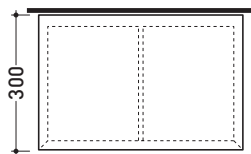

Compono System

➔ **FLAMINIA.**

design **GIULIO CAPPELLINI** and **LEONARDO TALARICO** 2010

CSA96V

Wall hung open cabinet 45x96 cm

Complements: **Bridge 62 - Miami - Frisco benches**
Forty6 - IO shelves
Una furnishing
Make-Up mirrors, benches and lamps
Simple mirrors (NDS70 - NDS90 - NDS120D/S - NDS150 - NDS180)
Hot/Cold mirror (SPHC)
Left/Right mirror (SPLR)
Line mirror (BASC20 - BASC30)

Package dim. 105 x 53 x 37 cm | Weight 25 kg | Pz. Pallet n° -

vista zenitale / zenital view

vista frontale / frontal view

sezione longitudinale / section

size in mm

january 2014

MATRIX: finishes

T. white