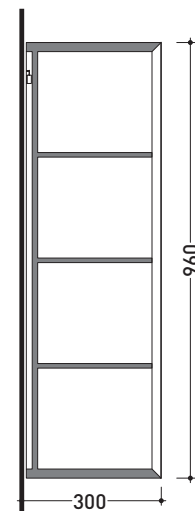

Compono System

➔ **FLAMINIA.**

design **GIULIO CAPPELLINI** and **LEONARDO TALARICO** 2010

CSA96V

Wall hung open cabinet 45x96 cm

Complements: **Bridge 62 - Miami - Frisco benches**
Forty6 - IO shelves
Una furnishing
Make-Up mirrors, benches and lamps
Simple mirrors (NDS70 - NDS90 - NDS120D/S - NDS150 - NDS180)
Hot/Cold mirror (SPHC)
Left/Right mirror (SPLR)
Line mirror (BASC20 - BASC30)

Package dim. 105 x 53 x 37 cm | Weight 25 kg | Pz. Pallet n° -

vista zenitale / zenital view

vista frontale / frontal view

sezione longitudinale / section

size in mm

january 2014

MATRIX: finishes

T. white