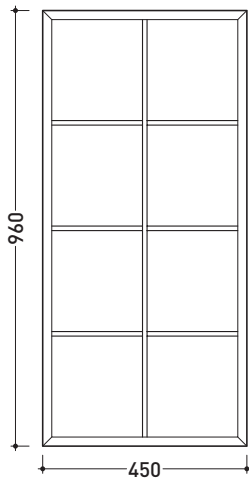

Compono System

➔ **FLAMINIA.**

design **GIULIO CAPPELLINI** and **LEONARDO TALARICO** 2010

CSA96V

Wall hung open cabinet 45x96 cm

Complements: **Bridge 62 - Miami - Frisco benches**
Forty6 - IO shelves
Una furnishing
Make-Up mirrors, benches and lamps
Simple mirrors (NDS70 - NDS90 - NDS120D/S - NDS150 - NDS180)
Hot/Cold mirror (SPHC)
Left/Right mirror (SPLR)
Line mirror (BASC20 - BASC30)

Package dim. 105 x 53 x 37 cm | Weight 25 kg | Pz. Pallet n° -

vista zenitale / zenital view

vista frontale / frontal view

sezione longitudinale / section

size in mm

january 2014

MATRIX: finishes

T. white