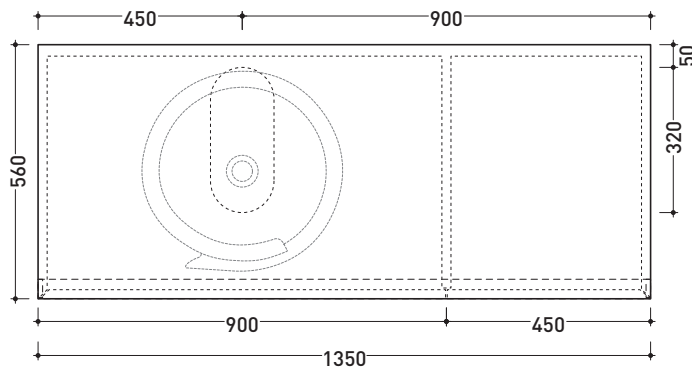

## CSM135L

Bench 135x56 cm with two drawers h 16 cm to suit bench basins  
(set up for basin on the left)

Complements: **Make-Up mirrors** (MKS100 - MKS50 - MKS501)  
**Simple mirrors** (NDS70 - NDS90 - NDS120D/S - NDS150 - NDS180)  
**Compono System mirrors**  
**Hot/Cold mirror** (SPHC)  
**Left/Right mirror** (SPLR)  
**Line mirror** (BASC20 - BASC30)

Package dim. 145 x 65 x 26 cm | Weight 51 kg | Pz. Pallet n° -

Basin or tap holes are not made on this article by Flaminia

vista zenitale / zenital view

vista frontale / frontal view

## CSM135L

sezione longitudinale / section

size in mm

january 2014

**MATRIX:** finishes

T. white

T. coffee

T. sand