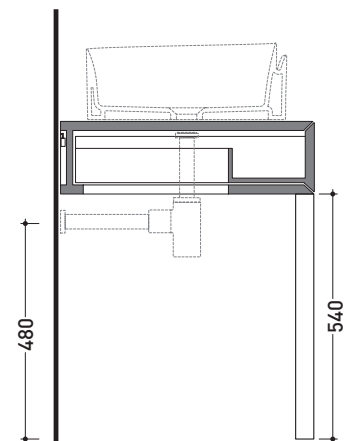

## CSM135L

Bench 135x56 cm with two drawers h 16 cm to suit bench basins  
(set up for basin on the left)

Complements: **Make-Up mirrors** (MKS100 - MKS50 - MKS501)  
**Simple mirrors** (NDS70 - NDS90 - NDS120D/S - NDS150 - NDS180)  
**Compono System mirrors**  
**Hot/Cold mirror** (SPHC)  
**Left/Right mirror** (SPLR)  
**Line mirror** (BASC20 - BASC30)

Package dim. 145 x 65 x 26 cm | Weight 51 kg | Pz. Pallet n° -

Basin or tap holes are not made on this article by Flaminia

vista zenitale / zenital view

vista frontale / frontal view

## CSM135L

sezione longitudinale / section

size in mm

january 2014

**MATRIX:** finishes

T. white

T. coffee

T. sand