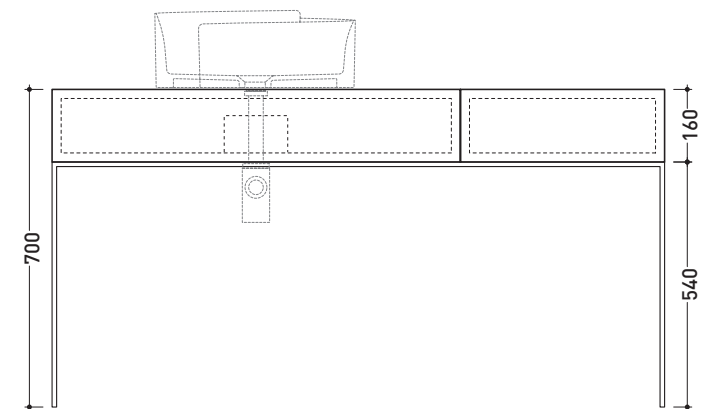

## CSM135L

Bench 135x56 cm with two drawers h 16 cm to suit bench basins  
(set up for basin on the left)

Complements: **Make-Up mirrors** (MKS100 - MKS50 - MKS501)  
**Simple mirrors** (NDS70 - NDS90 - NDS120D/S - NDS150 - NDS180)  
**Compono System mirrors**  
**Hot/Cold mirror** (SPHC)  
**Left/Right mirror** (SPLR)  
**Line mirror** (BASC20 - BASC30)

Package dim. 145 x 65 x 26 cm | Weight 51 kg | Pz. Pallet n° -

Basin or tap holes are not made on this article by Flaminia

vista zenitale / zenital view

vista frontale / frontal view

## CSM135L

sezione longitudinale / section

size in mm

january 2014

**MATRIX:** finishes

T. white

T. coffee

T. sand