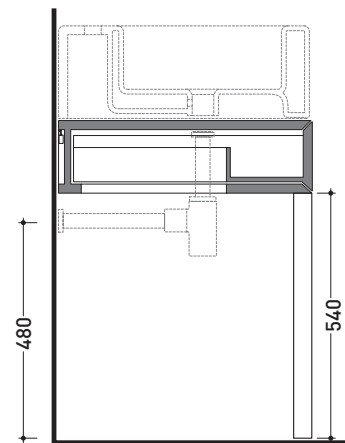

Compono System

➔ **FLAMINIA.**

design **GIULIO CAPPELLINI** and **LEONARDO TALARICO** 2010

CSM90

Bench 90x56 cm with a drawer h 16 cm to suit bench basins
(set up for central basin)

Complements: **Make-Up mirrors** (MKS100 - MKS50 - MKS501)
Simple mirrors (NDS70 - NDS90 - NDS120D/S - NDS150 - NDS180)
Compono System mirrors
Hot/Cold mirror (SPHC)
Left/Right mirror (SPLR)
Line mirror (BASC20 - BASC30)

Package dim. 100 x 67 x 23 cm | Weight 50 kg | Pz. Pallet n° -

Basin or tap holes are not made on this article by Flaminia

vista zenitale / zenital view

vista frontale / frontal view

sezione longitudinale / section

size in mm

january 2014

MATRIX: finishes

T. white

T. coffee

T. sand

T. wengè