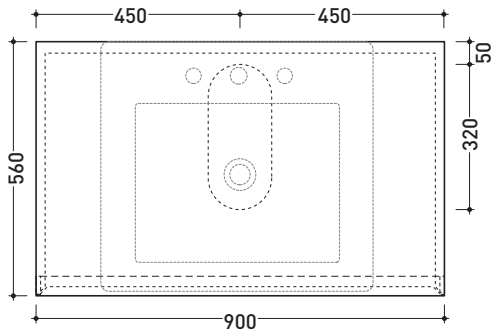

Compono System

➔ **FLAMINIA.**

design **GIULIO CAPPELLINI** and **LEONARDO TALARICO** 2010

CSM90

Bench 90x56 cm with a drawer h 16 cm to suit bench basins
(set up for central basin)

Complements: **Make-Up mirrors** (MKS100 - MKS50 - MKS501)
Simple mirrors (NDS70 - NDS90 - NDS120D/S - NDS150 - NDS180)
Compono System mirrors
Hot/Cold mirror (SPHC)
Left/Right mirror (SPLR)
Line mirror (BASC20 - BASC30)

Package dim. 100 x 67 x 23 cm | Weight 50 kg | Pz. Pallet n° -

Basin or tap holes are not made on this article by Flaminia

vista zenitale / zenital view

vista frontale / frontal view

sezione longitudinale / section

size in mm

january 2014

MATRIX: finishes

T. white

T. coffee

T. sand

T. wengè