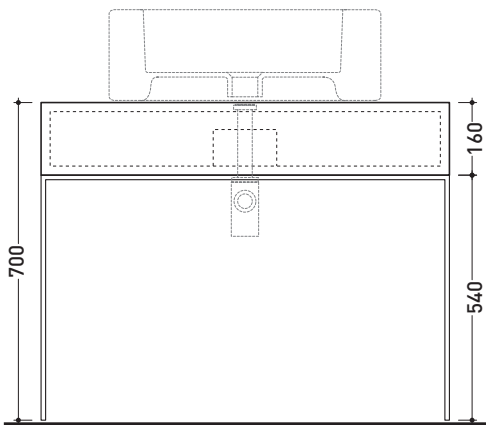

Compono System

➔ **FLAMINIA.**

design **GIULIO CAPPELLINI** and **LEONARDO TALARICO** 2010

CSM90

Bench 90x56 cm with a drawer h 16 cm to suit bench basins
(set up for central basin)

Complements: **Make-Up mirrors** (MKS100 - MKS50 - MKS501)
Simple mirrors (NDS70 - NDS90 - NDS120D/S - NDS150 - NDS180)
Compono System mirrors
Hot/Cold mirror (SPHC)
Left/Right mirror (SPLR)
Line mirror (BASC20 - BASC30)

Package dim. 100 x 67 x 23 cm | Weight 50 kg | Pz. Pallet n° -

Basin or tap holes are not made on this article by Flaminia

vista zenitale / zenital view

vista frontale / frontal view

sezione longitudinale / section