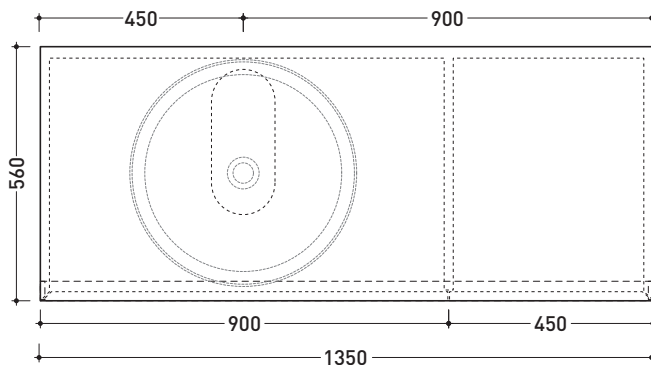

Compono System

➔ **FLAMINIA.**

design **GIULIO CAPPELLINI** and **LEONARDO TALARICO** 2010

CSP135L

Bench 135x56 cm with two drawers h 32 cm to suit bench basins
(set up for basin on the left)

Complements: **Make-Up mirrors** (MKS100 - MKS50 - MKS501)
Simple mirrors (NDS70 - NDS90 - NDS120D/S - NDS150 - NDS180)
Compono System mirrors
Hot/Cold mirror (SPHC)
Left/Right mirror (SPLR)
Line mirror (BASC20 - BASC30)

Package dim. 148 x 64 x 42 cm | Weight 64 kg | Pz. Pallet n° -

Basin or tap holes are not made on this article by Flaminia

vista zenitale / zenital view

vista frontale / frontal view

sezione longitudinale / section

size in mm

january 2014

MATRIX: finishes

T. white | T. coffee | T. sand | T. wengè