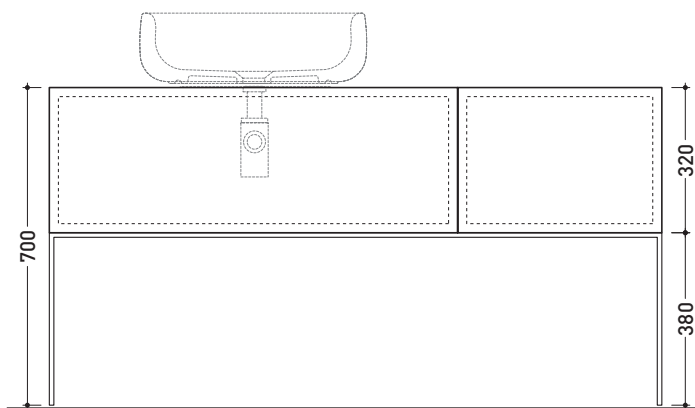

Compono System

➔ **FLAMINIA.**

design **GIULIO CAPPELLINI** and **LEONARDO TALARICO** 2010

CSP135L

Bench 135x56 cm with two drawers h 32 cm to suit bench basins
(set up for basin on the left)

Complements: **Make-Up mirrors** (MKS100 - MKS50 - MKS501)
Simple mirrors (NDS70 - NDS90 - NDS120D/S - NDS150 - NDS180)
Compono System mirrors
Hot/Cold mirror (SPHC)
Left/Right mirror (SPLR)
Line mirror (BASC20 - BASC30)

Package dim. 148 x 64 x 42 cm | Weight 64 kg | Pz. Pallet n° -

Basin or tap holes are not made on this article by Flaminia

vista zenitale / zenital view

vista frontale / frontal view

sezione longitudinale / section