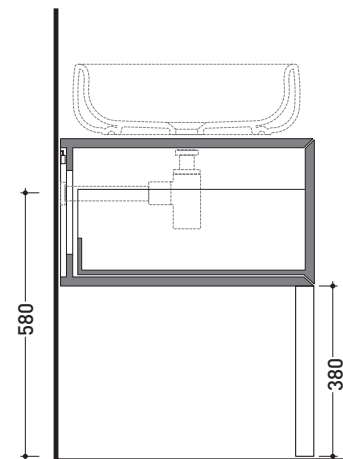

Compono System

➔ **FLAMINIA.**

design **GIULIO CAPPELLINI** and **LEONARDO TALARICO** 2010

CSP135L

Bench 135x56 cm with two drawers h 32 cm to suit bench basins
(set up for basin on the left)

Complements: **Make-Up mirrors** (MKS100 - MKS50 - MKS501)
Simple mirrors (NDS70 - NDS90 - NDS120D/S - NDS150 - NDS180)
Compono System mirrors
Hot/Cold mirror (SPHC)
Left/Right mirror (SPLR)
Line mirror (BASC20 - BASC30)

Package dim. 148 x 64 x 42 cm | Weight 64 kg | Pz. Pallet n° -

Basin or tap holes are not made on this article by Flaminia

vista zenitale / zenital view

vista frontale / frontal view

sezione longitudinale / section