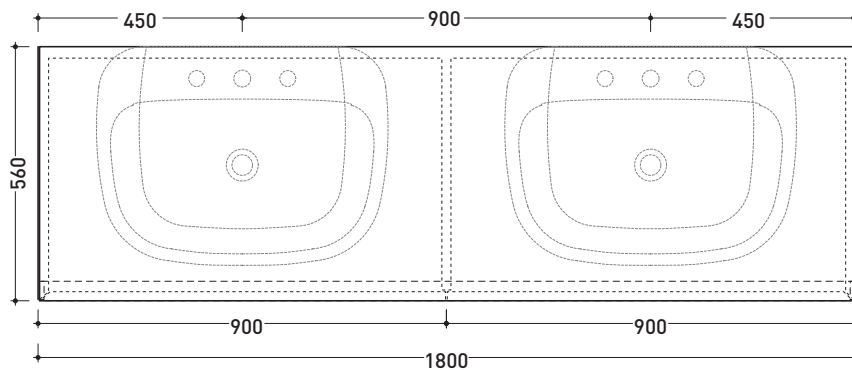

Compono System

➔ **FLAMINIA.**

design **GIULIO CAPPELLINI** and **LEONARDO TALARICO** 2010

CSP180D

Bench 180x56 cm with two drawers h 32 cm to suit bench basins
(set up for basin on the right, on the left or double)

Package dim. 190 x 64 x 40 cm | Weight 82 kg | Pz. Pallet n° -

Basin or tap holes are not made on this article by Flaminia

vista zenitale / zenital view

vista frontale / frontal view

sezione longitudinale / section