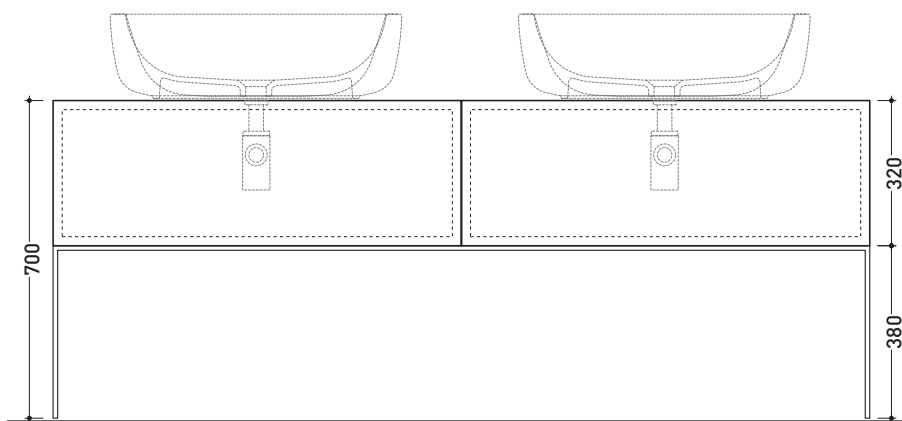

Compono System

➔ **FLAMINIA.**

design **GIULIO CAPPELLINI** and **LEONARDO TALARICO** 2010

CSP180D

Bench 180x56 cm with two drawers h 32 cm to suit bench basins
(set up for basin on the right, on the left or double)

Package dim. 190 x 64 x 40 cm | Weight 82 kg | Pz. Pallet n° -

Basin or tap holes are not made on this article by Flaminia

vista zenitale / zenital view

vista frontale / frontal view

sezione longitudinale / section