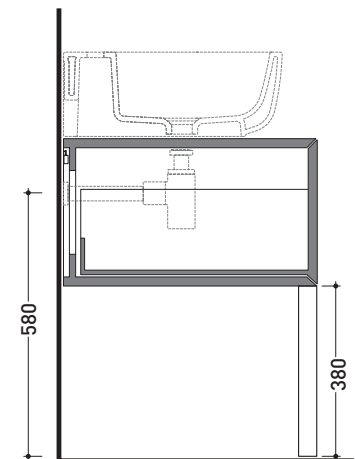

Compono System

➔ **FLAMINIA.**

design **GIULIO CAPPELLINI** and **LEONARDO TALARICO** 2010

CSP180D

Bench 180x56 cm with two drawers h 32 cm to suit bench basins
(set up for basin on the right, on the left or double)

Package dim. 190 x 64 x 40 cm | Weight 82 kg | Pz. Pallet n° -

Basin or tap holes are not made on this article by Flaminia

vista zenitale / zenital view

vista frontale / frontal view

sezione longitudinale / section

size in mm

january 2014

MATRIX: finishes

T. white

T. coffee

T. sand

T. wengè